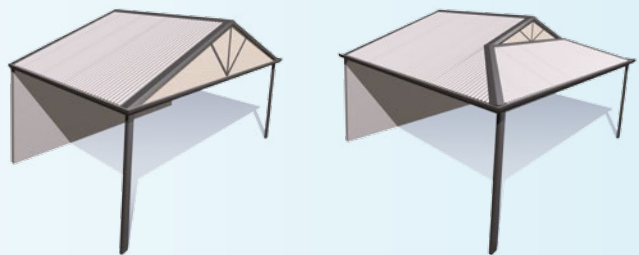

## OUTBACK HERITAGE

Add a new dimension to your home and lifestyle with an Outback Heritage Verandah, Patio or Carport. With enduring style and versatility, it offers large spans and long lengths to expand your design options. Two styles are offered, the Traditional Gable and Dutch Gable. Both are available attached or freestanding and offer the standard eave height of 2.4 metres, but can be ordered up to 3.6 metres high. The Outback Heritage uses corrugated iron or polycarbonate cladding, so you can choose from over 20 colours to really paint your dream.

### TRADITIONAL GABLE - FOR IMPRESSIVE 8.4 METRE WIDTHS

With a classic pitched roof, and impressive widths of up to 8.4 metres, the Traditional Heritage Gable is extremely versatile. It is available with a roof pitch of either 22 or 30 degrees. You can choose from a range of optional decorative and functional end infills.

### DUTCH GABLE

The distinctive Dutch Gable style embodies a classic personality that complements more traditional Australian homes. Available in widths of up to 7.5 metres, with a roof pitch of 22 degrees, it comes with a fibre-cement sheet infill. Perfect to mirror the roofline of a generation of Australian homes.