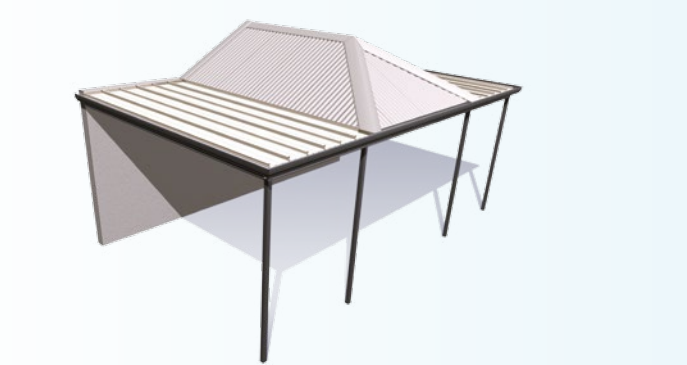

GAZEBO AND HIP END

ELEGANT OPTION FOR GABLE ROOF DESIGNS

“ The finishing touches bring it all together.
I really love my outdoor life. ”

INTELLIGENT ENGINEERING

Stratco engineers work hard to give you intelligent solutions for your outdoor living space, including:

- council-friendly plans for easy approval,
- specifications that exceed building regulations,
- a unique beam and bracket system for strength,
- impressive spans for clear uninterrupted views.

OUTBACK HIP END FOR ARCHITECTURAL SYMMETRY

With an enduring style, the Stratco Outback Hip End will add a traditional charisma to your home. The hip end is an elegant addition that completes the end of an Outback Gable. It has been designed to match the existing architecture of homes with a hip end in the roofline. You can incorporate a hip end to great effect on one or both ends of your gable.

OUTBACK GAZEBO END FOR A DISTINCTIVE FINISH

Exuding charm and character, the Outback Gazebo End adds a new dimension to the end of an Outback Gable. Designed to provide the finishing touch, its distinctive form will impart a refined and elegant air to your home. The Gazebo End has been designed to enhance the appeal of any home, and works especially well on those with bay windows and hexagon forms in the roof design.