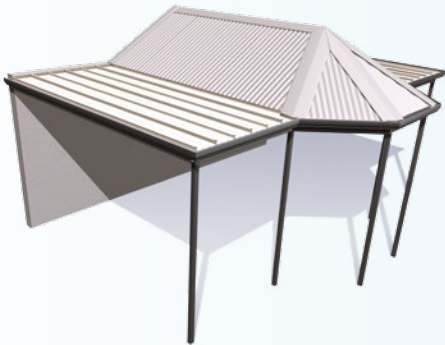

GAZEBO AND HIP END

ELEGANT OPTION FOR GABLE ROOF DESIGNS

“ The finishing touches bring it all together.
I really love my outdoor life. ”

INTELLIGENT ENGINEERING

Stratco engineers work hard to give you intelligent solutions for your outdoor living space, including:

- council-friendly plans for easy approval,
- specifications that exceed building regulations,
- a unique beam and bracket system for strength,
- impressive spans for clear uninterrupted views.

OUTBACK HIP END FOR ARCHITECTURAL SYMMETRY

With an enduring style, the Stratco Outback Hip End will add a traditional charisma to your home. The hip end is an elegant addition that completes the end of an Outback Gable. It has been designed to match the existing architecture of homes with a hip end in the roofline. You can incorporate a hip end to great effect on one or both ends of your gable.

OUTBACK GAZEBO END FOR A DISTINCTIVE FINISH

Exuding charm and character, the Outback Gazebo End adds a new dimension to the end of an Outback Gable. Designed to provide the finishing touch, its distinctive form will impart a refined and elegant air to your home. The Gazebo End has been designed to enhance the appeal of any home, and works especially well on those with bay windows and hexagon forms in the roof design.